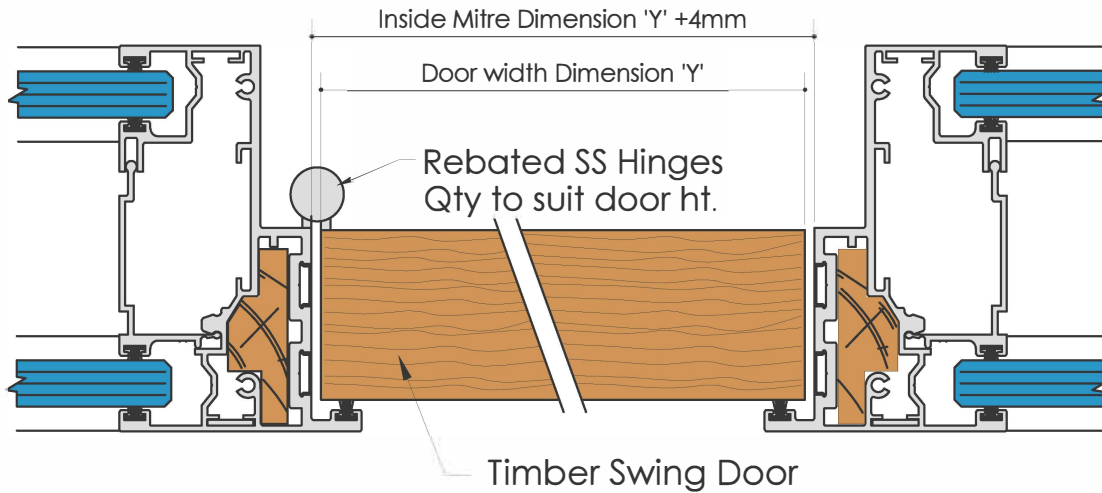

Solare™

Acoustic Double Glazed Partition System

Double Glazed Door Frame - Timber Swing Door

Stainless Steel