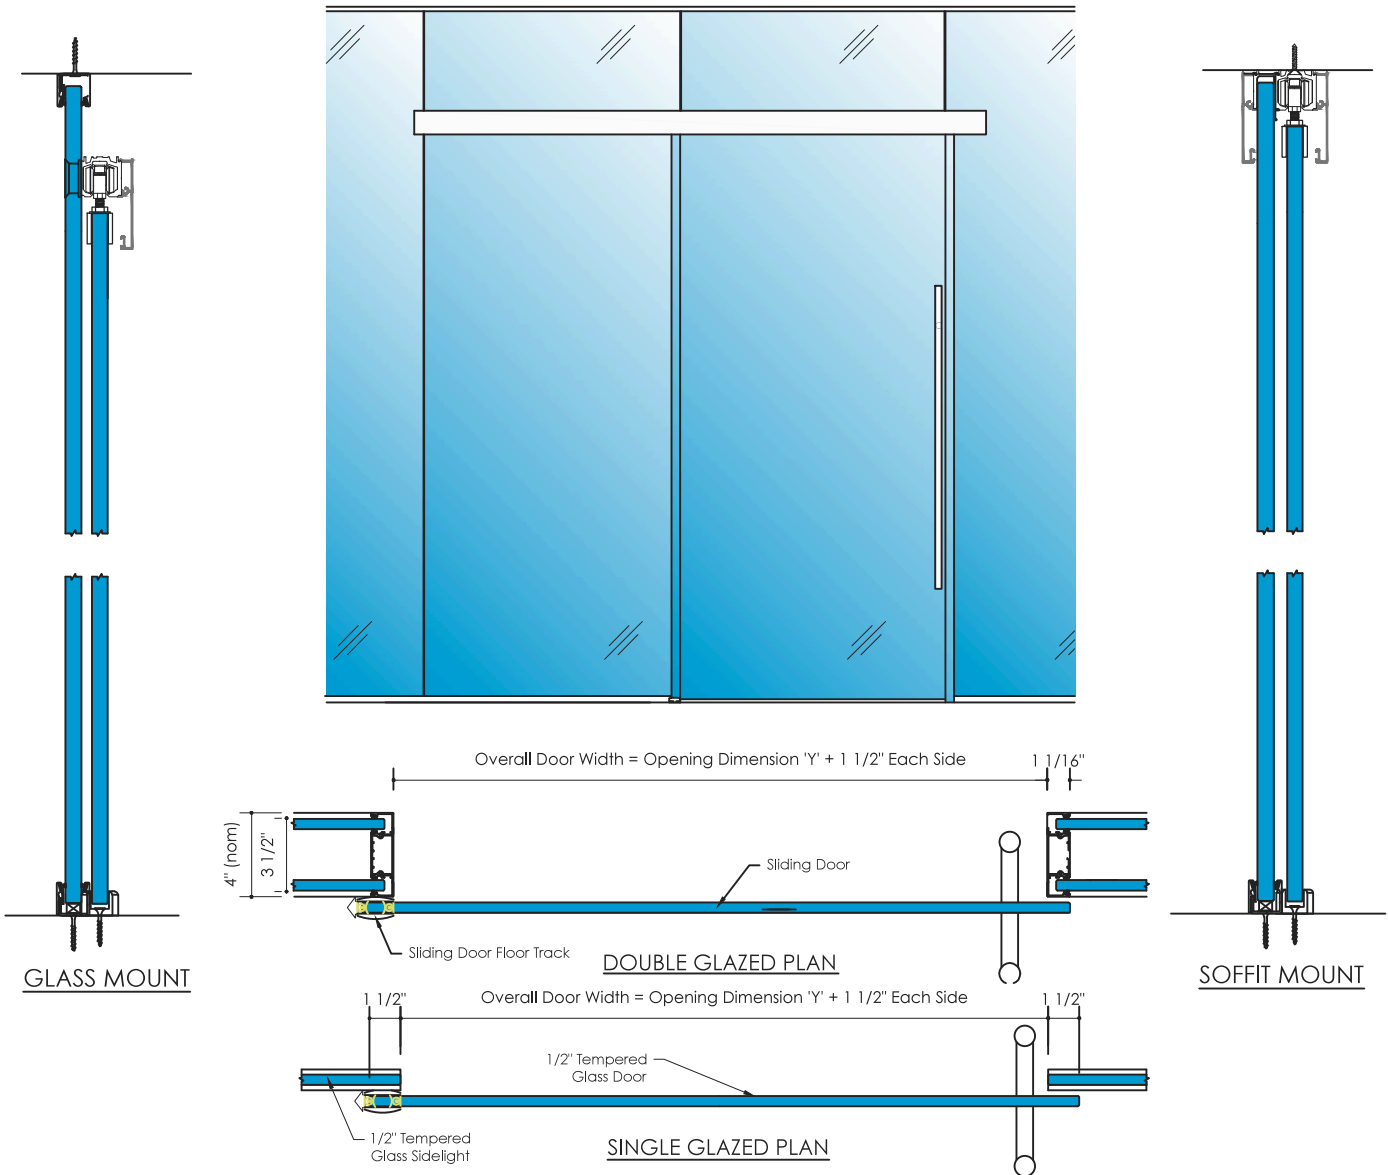

# Cloud Assisted Sliding Door

The Cloud premium sliding glass doors are the newest innovation in modern entryway design.

- Patented Comfort Stop, Auto Close and Exact Trigger Technologies
- Minimal maintenance
- Ceiling, glass and soffit face mount
- Fixed panel integration within one track
- Polycarbonate internal parts
- Custom assemblies available upon request

Available Glazing: 3/8" Clear Tempered, 3/8" Laminated Glass, 1/2" Clear Tempered, 9/16" Laminated Glass

Standard Frame Finishes Available: Polyester powder coated finish (RAL color choices), Brushed Finish, Stainless Steel Finish, Custom Finishes available