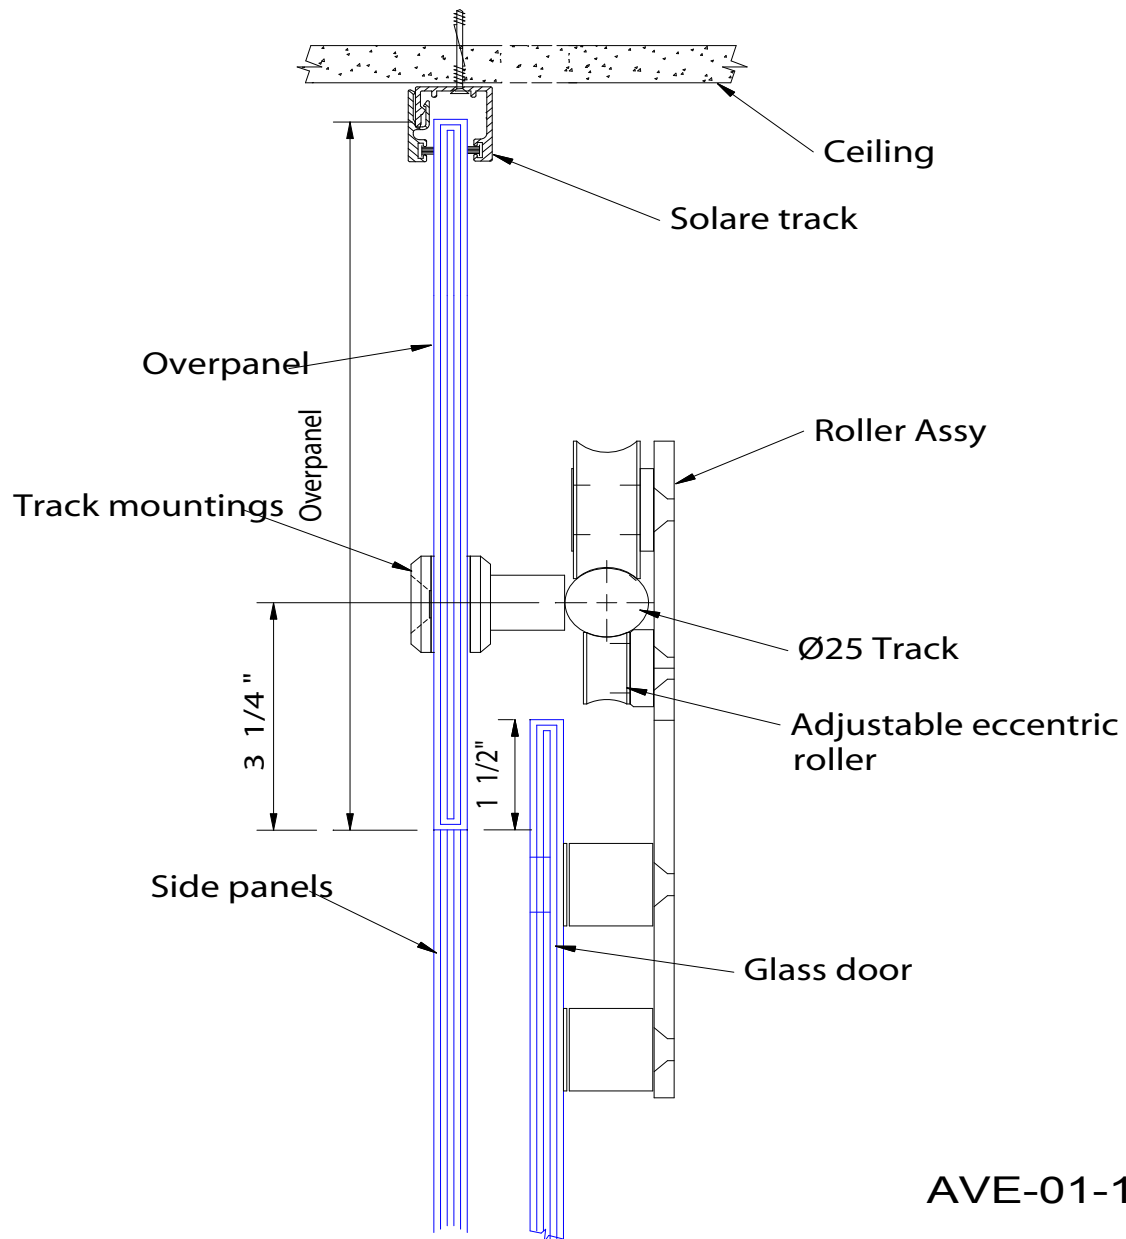

Typical Section Glass mounted track

AVE-01-1