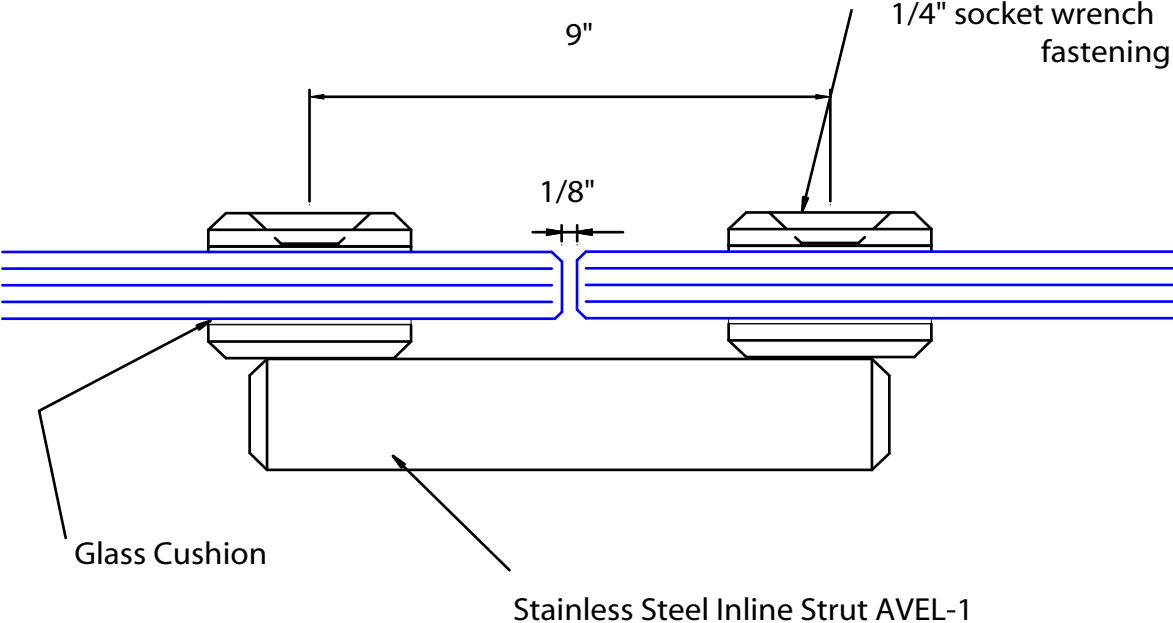

# Glass to Glass Inline Junction Office Pod

2 No fittings up to 6'  
3 No fittings up to 8'

AVEL -01