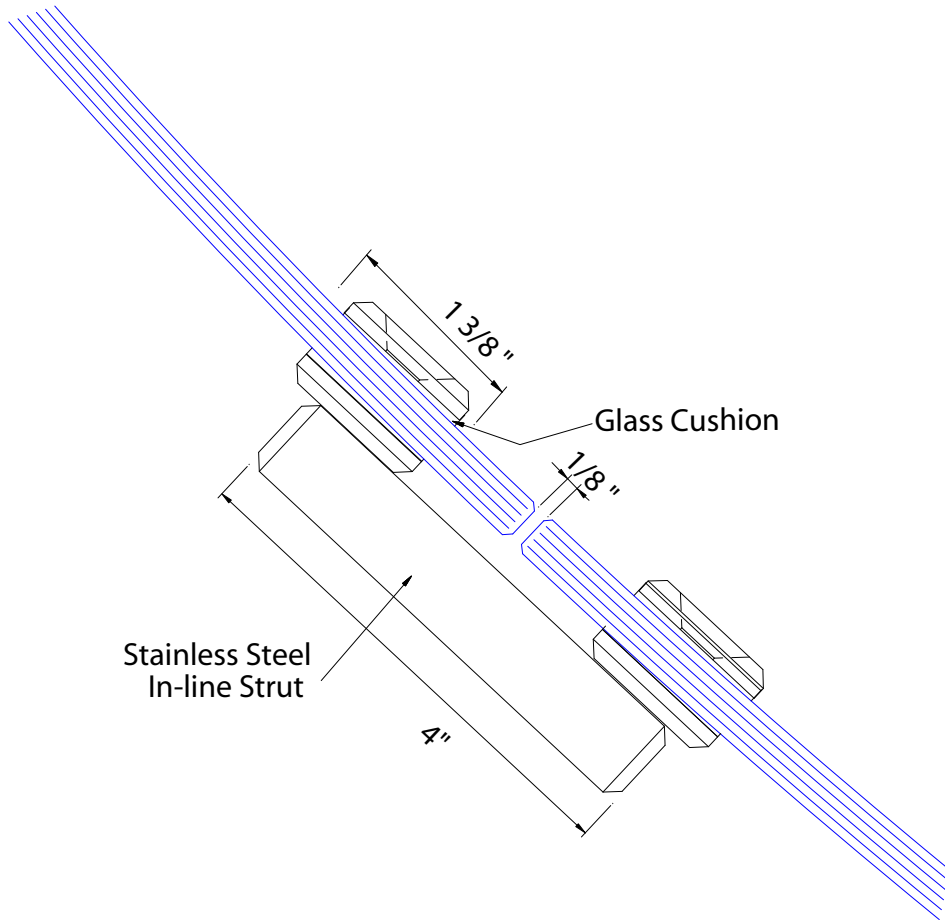

# Glass to Glass Inline junction Curved Glass Office Pod

AV-GSF-01-06