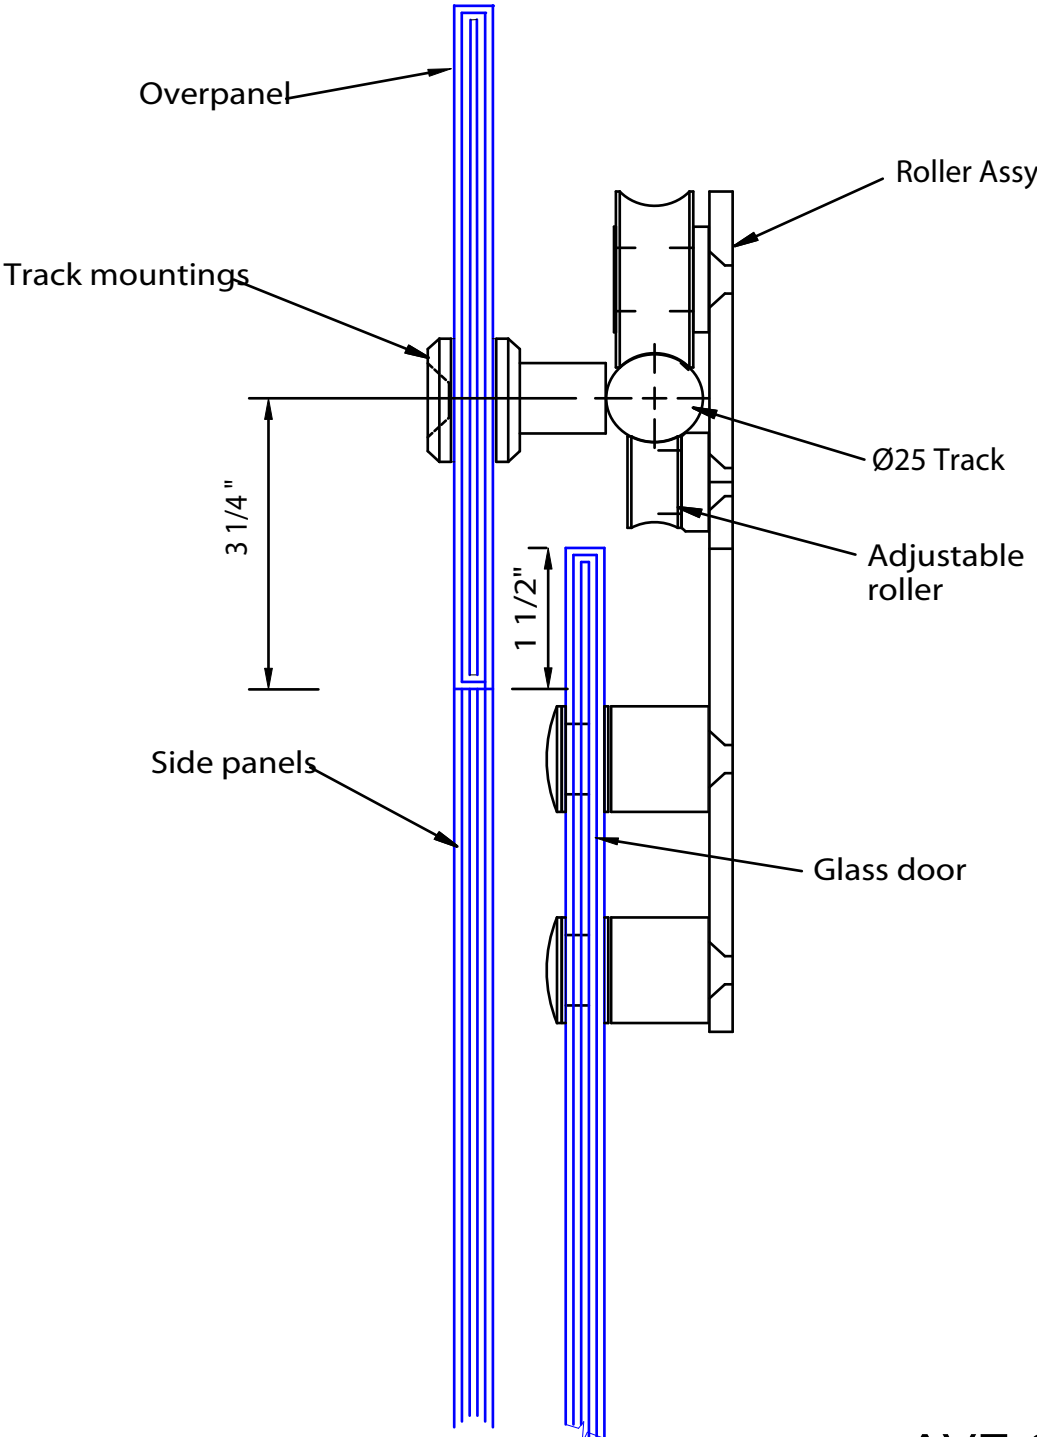

Typical Section Glass mounted track

AVE-01-1