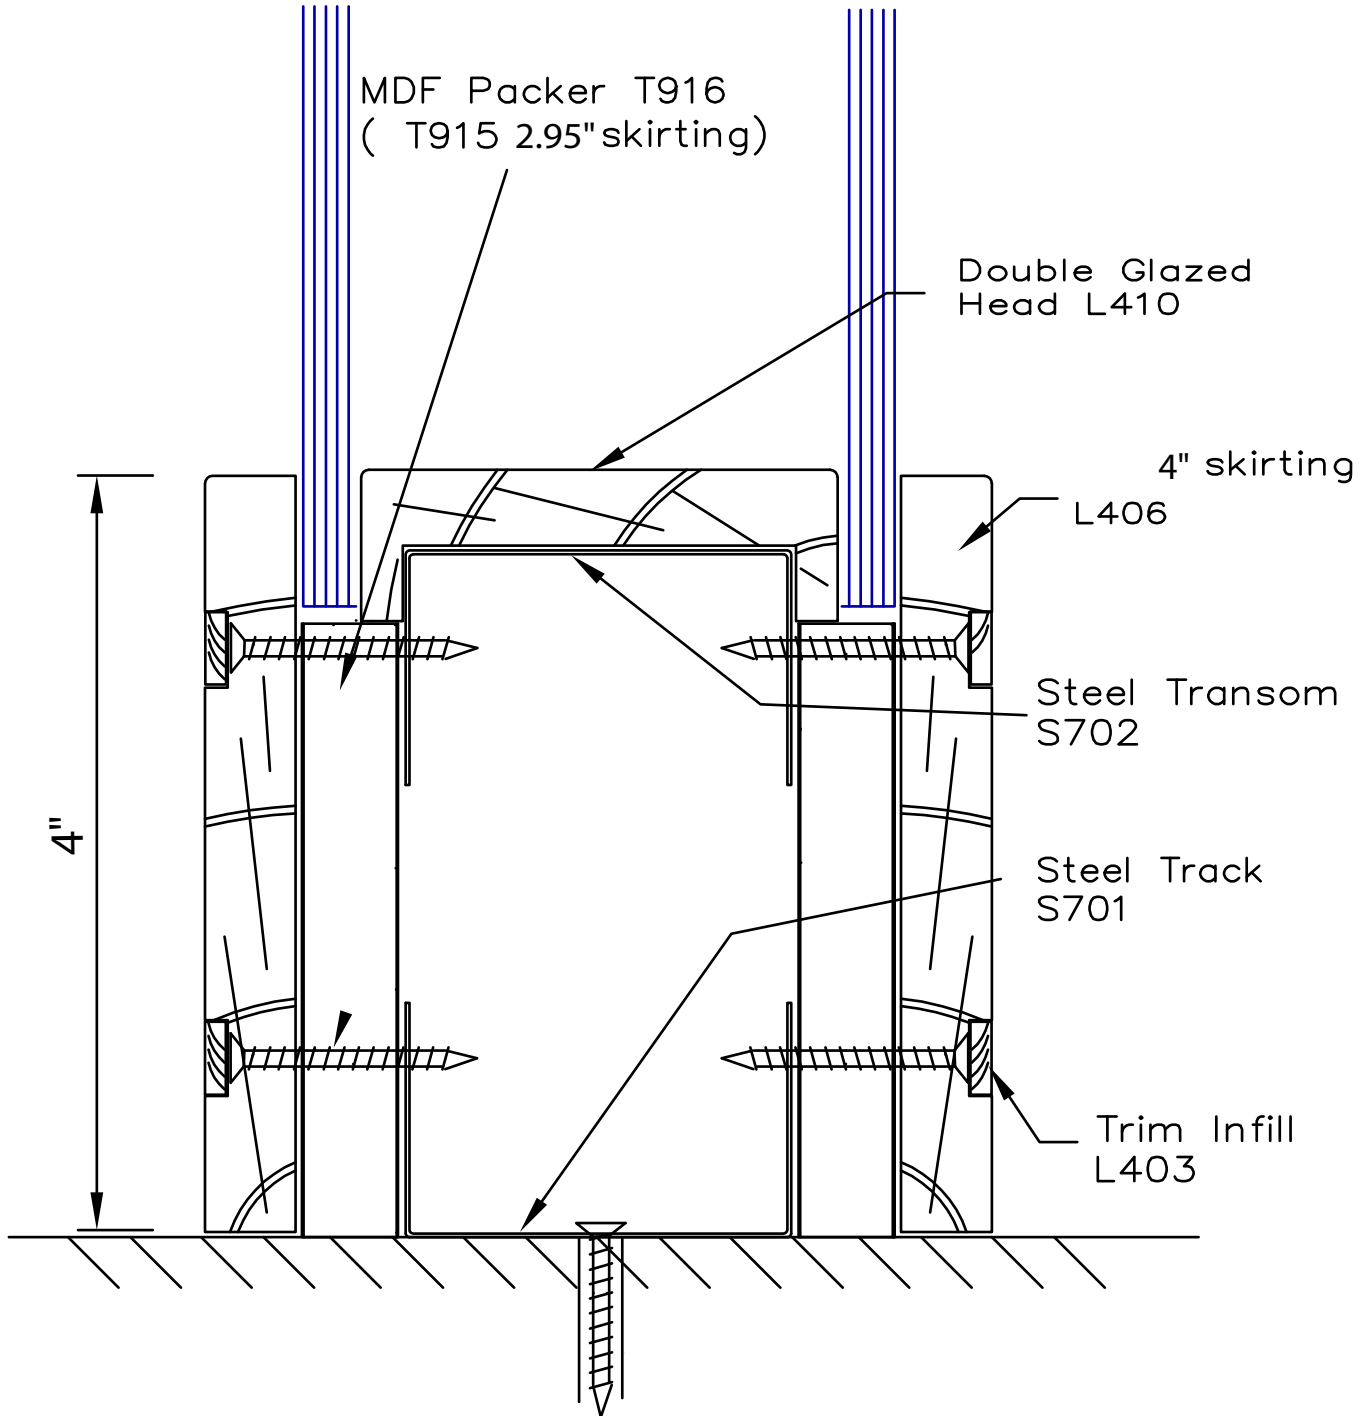

Double Glazed Base Detail (4" skirting shown)

AVL-07-01/A