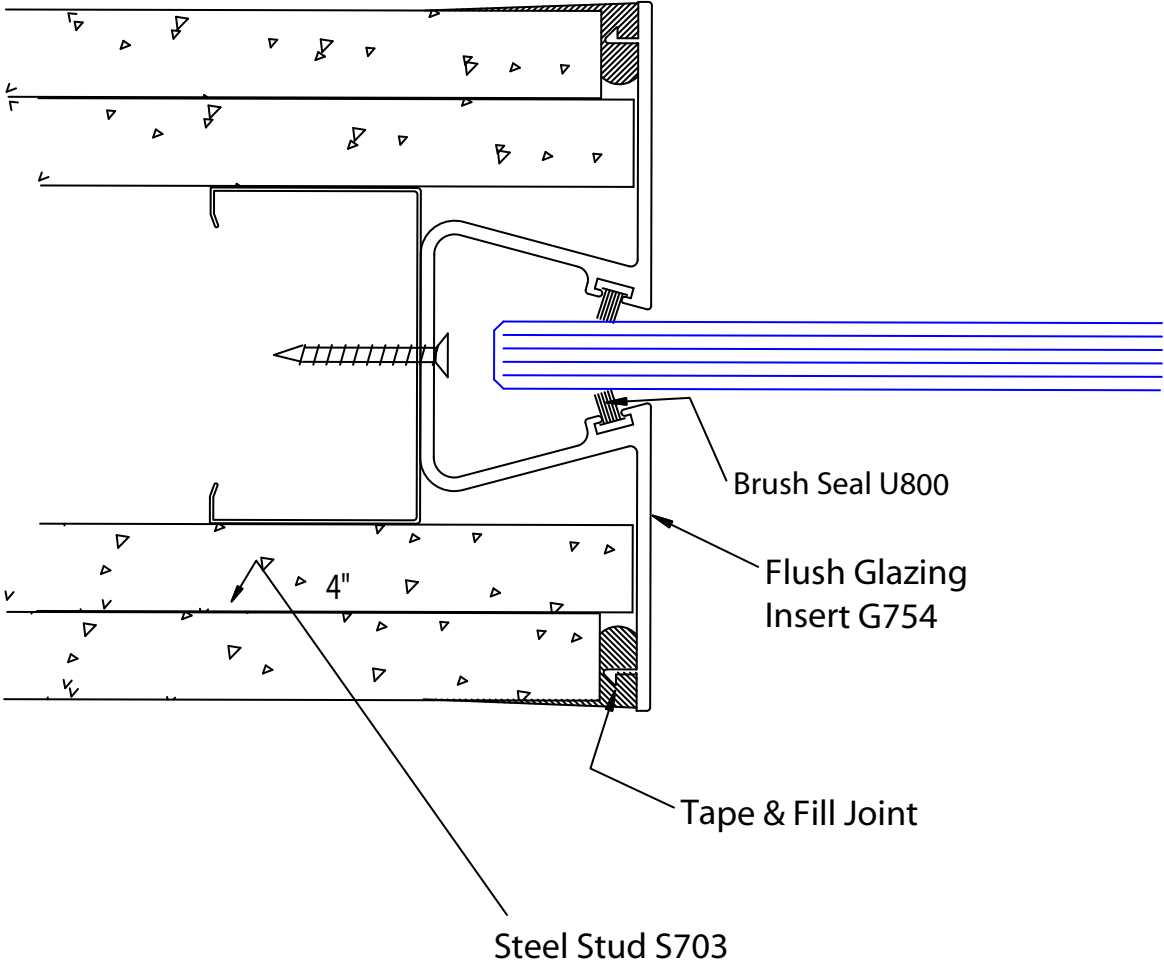

Single Glazed to Solid 4" Sheetrock Detail

AVS-20/327A