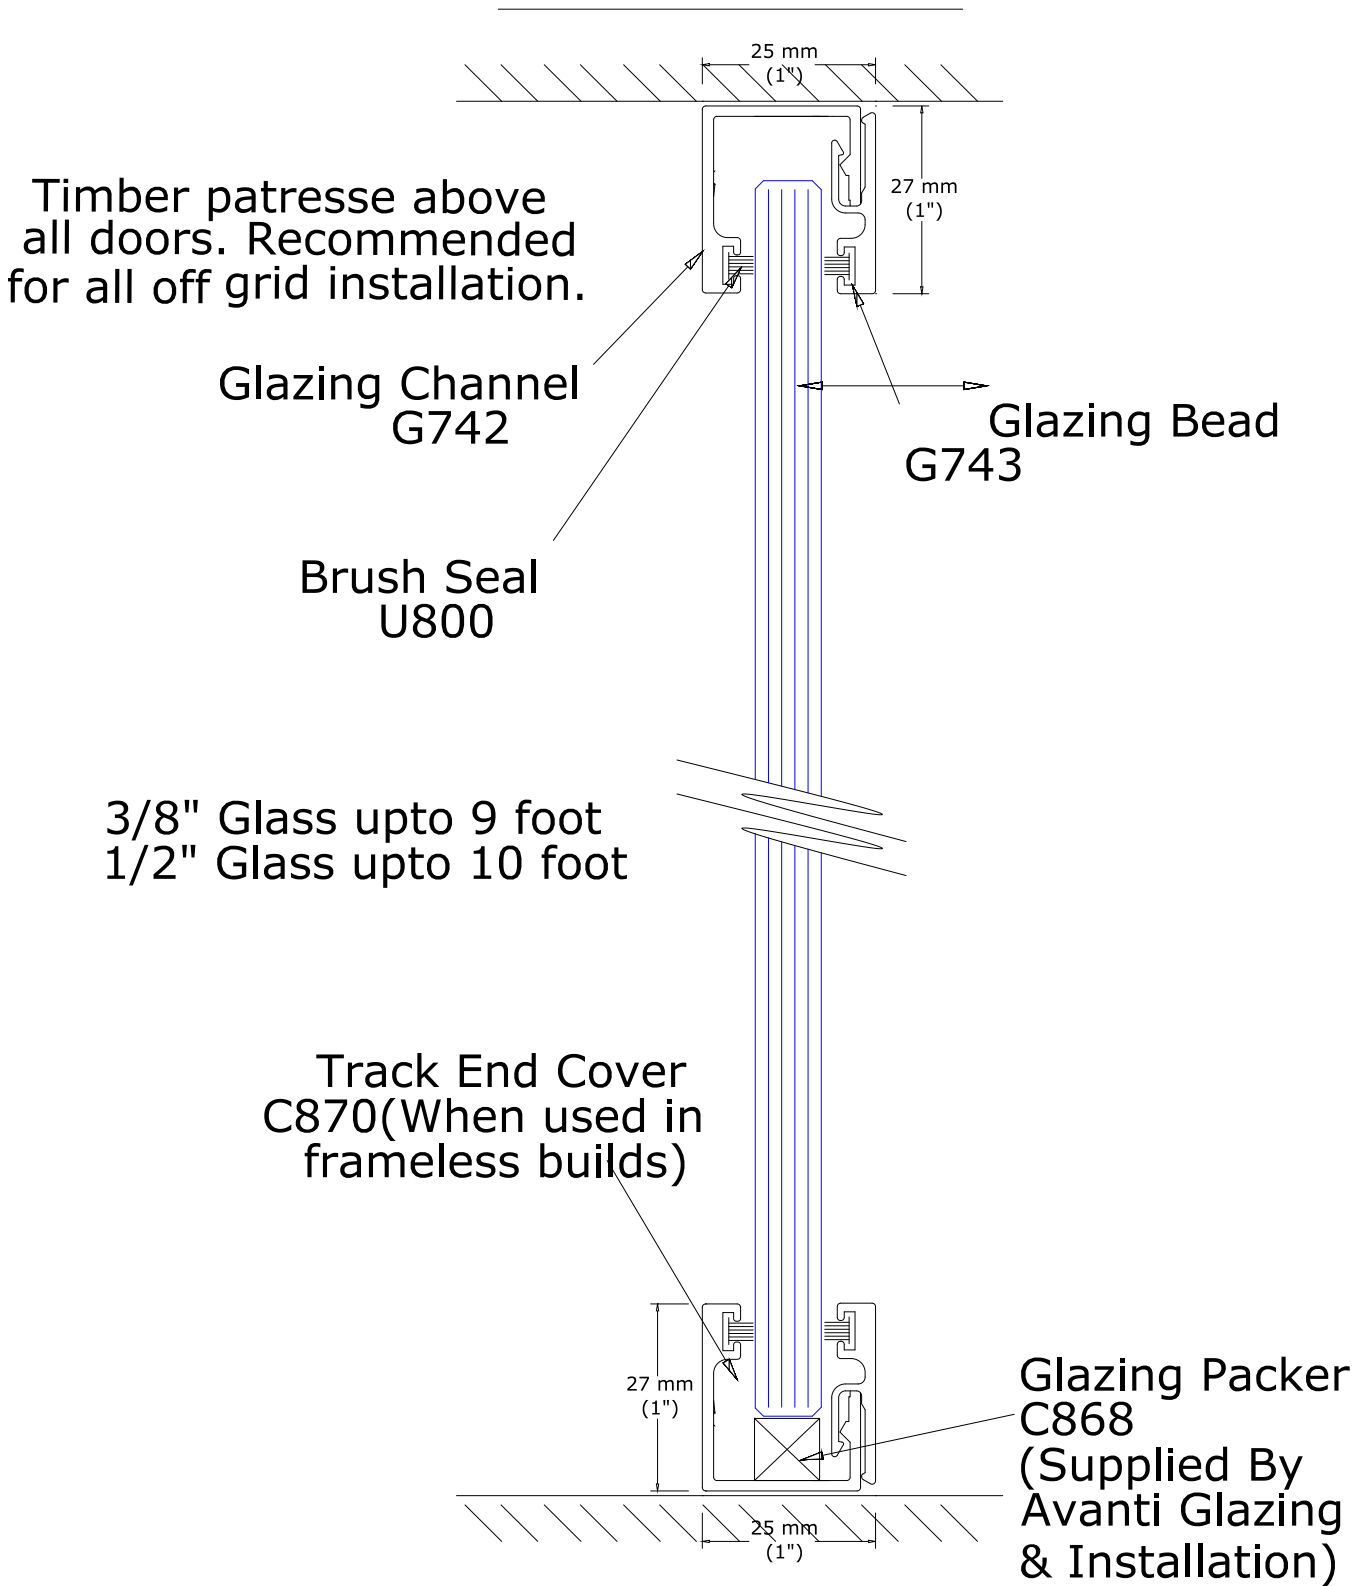

Single Glazed Vertical Section Detail

Single Glazed Vertical Section Detail

Timber patresse above all doors. Recommended for all off grid installation.

Glazing Channel G742

Brush Seal U800

Glazing Bead G743

3/8" Glass upto 9 foot
1/2" Glass upto 10 foot

Track End Cover C870(When used in frameless builds)

Glazing Packer C868
(Supplied By Avanti Glazing & Installation)

AVS-01/327A

Single Glazed Vertical Section Detail

Timber patresse above all doors. Recommended for all off grid installation.

Glazing Channel G742

Brush Seal U800

Glazing Bead G743

3/8" Glass upto 9 foot
1/2" Glass upto 10 foot

Track End Cover C870(When used in frameless builds)