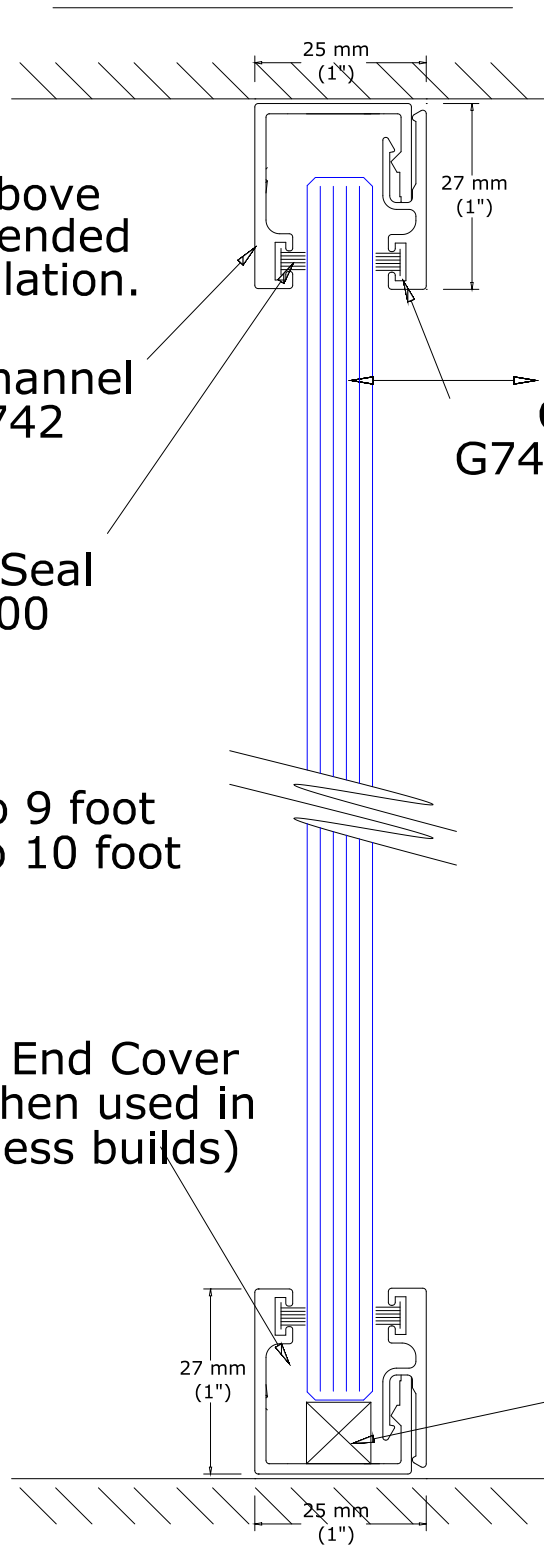

Single Glazed Vertical Section Detail

Single Glazed Vertical Section Detail

Timber patresse above all doors. Recommended for all off grid installation.

Glazing Channel G742

Brush Seal U800

Glazing Bead G743

3/8" Glass upto 9 foot
1/2" Glass upto 10 foot

Track End Cover C870(When used in frameless builds)

Glazing Packer C868
(Supplied By Avanti Glazing & Installation)

AVS-01/327A

Single Glazed Vertical Section Detail