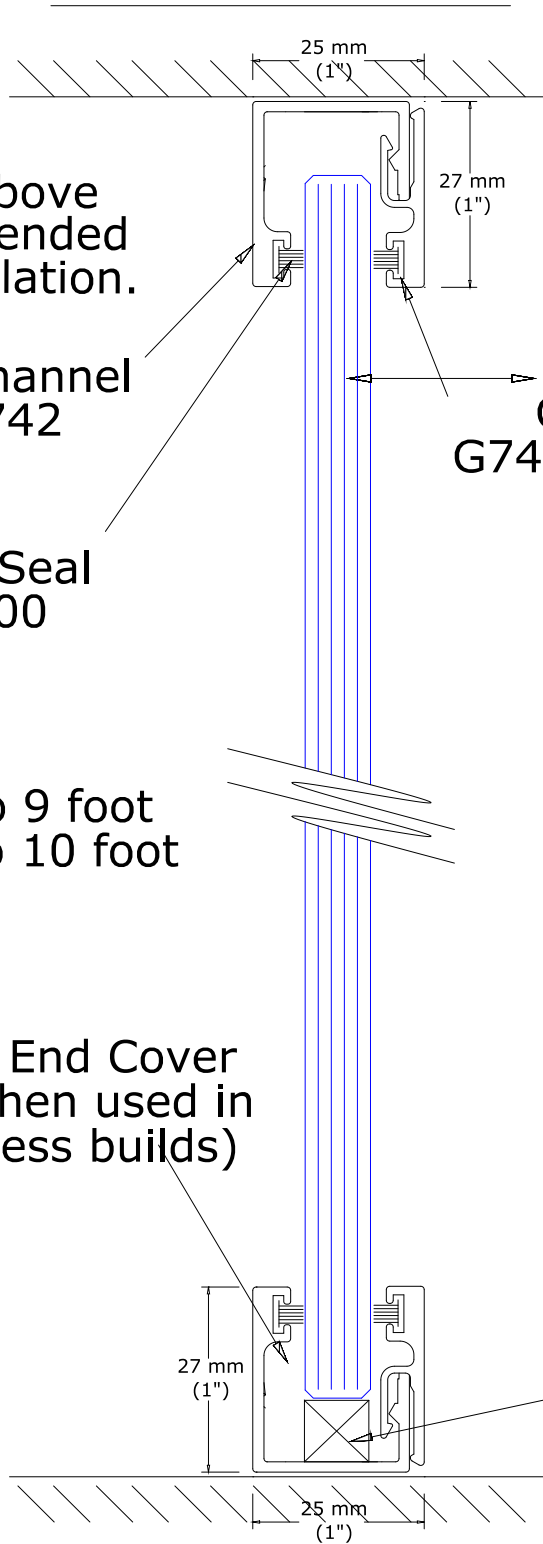

Single Glazed Vertical Section Detail

Timber patresse above all doors. Recommended for all off grid installation.

Glazing Channel G742

Brush Seal U800

Glazing Bead G743

3/8" Glass upto 9 foot
1/2" Glass upto 10 foot

Track End Cover C870(When used in frameless builds)

Glazing Packer C868
(Supplied By Avanti Glazing & Installation)

AVS-01/327A