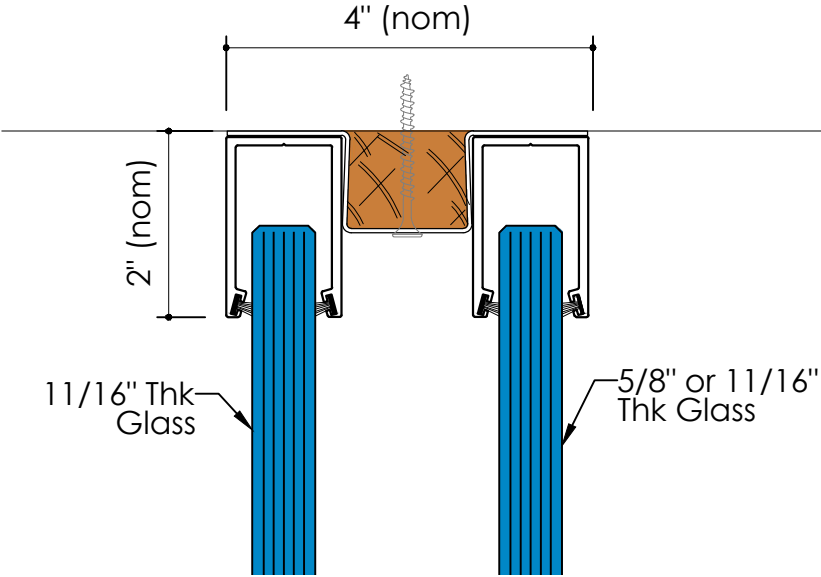

Solare™

Acoustic Double Glazed Partition System Deep Deflection Track - Head

Asymmetric Glass
Note: Tracks are factory manufactured to suit site glass specification.

Solare™

Acoustic Double Glazed Partition System

Deep Deflection Track - Head

Solare™
Acoustic Double Glazed Partition System
Deep Deflection Track - Head

Solare™
Acoustic Double Glazed Partition System
Deep Deflection Track - Head

Solare™

Acoustic Double Glazed Partition System

Deep Deflection Track - Head