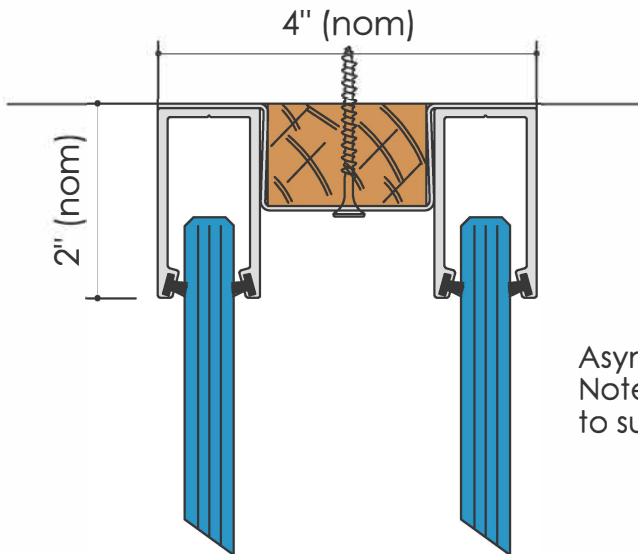

Solare™

Acoustic Double Glazed Partition System Deep Deflection Track - Head

Asymmetric Glass
Note: Tracks are factory manufactured to suit site glass specification.

Solare™

Acoustic Double Glazed Partition System

Deep Deflection Track - Head

Solare™
Acoustic Double Glazed Partition System
Deep Deflection Track - Head

Solare™
Acoustic Double Glazed Partition System
Deep Deflection Track - Head

Solare™

Acoustic Double Glazed Partition System

Deep Deflection Track - Head