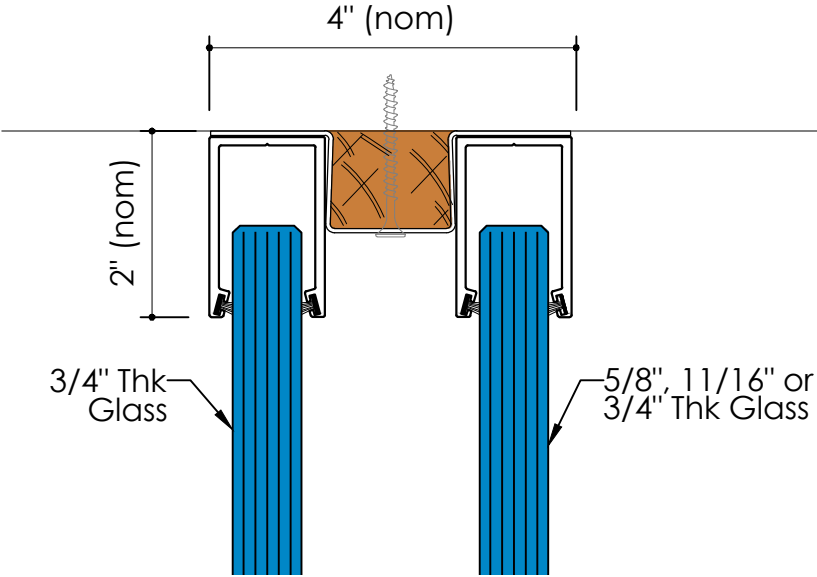

Solare™

Acoustic Double Glazed Partition System Deep Deflection Track - Head

Asymmetric Glass
Note: Tracks are factory manufactured to suit site glass specification.

Solare™

Acoustic Double Glazed Partition System

Deep Deflection Track - Head

Solare™
Acoustic Double Glazed Partition System
Deep Deflection Track - Head

Solare™
Acoustic Double Glazed Partition System
Deep Deflection Track - Head

Solare™

Acoustic Double Glazed Partition System

Deep Deflection Track - Head