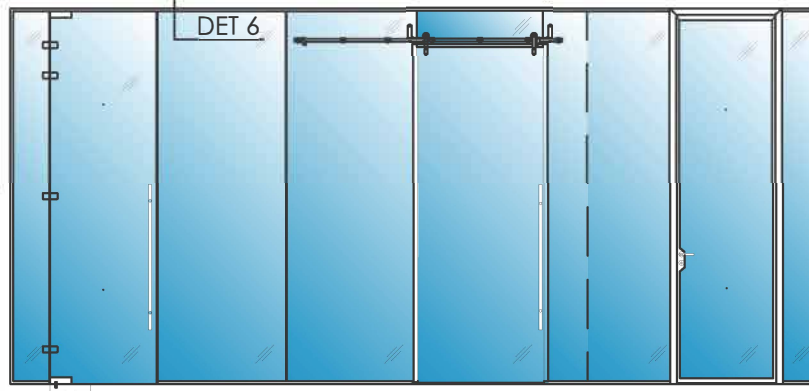

Solare™

Acoustic Double Glazed Partition System Deep Deflection Track - Head

Asymmetric Glass
Note: Tracks are factory manufactured to suit site glass specification.

Solare™

Acoustic Double Glazed Partition System

Deep Deflection Track - Head

Solare™
Acoustic Double Glazed Partition System
Deep Deflection Track - Head

Solare™
Acoustic Double Glazed Partition System
Deep Deflection Track - Head

Solare™

Acoustic Double Glazed Partition System