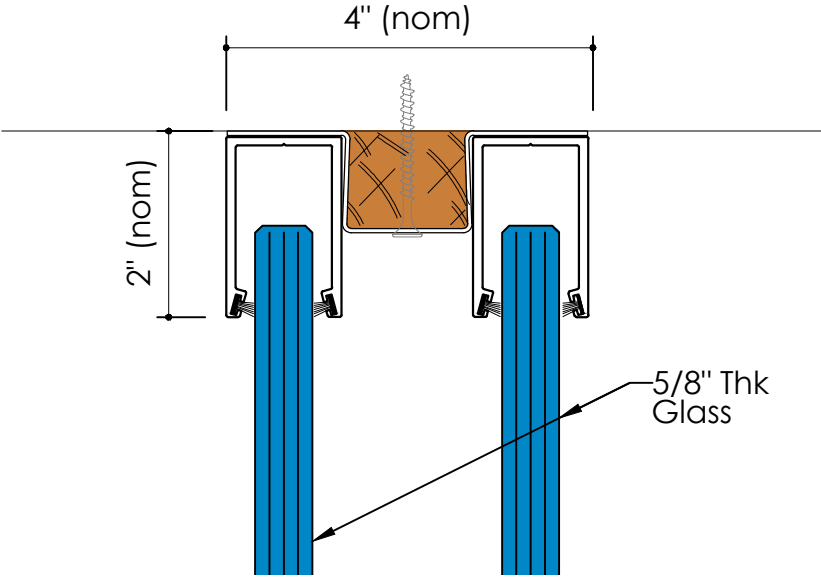

Solare™

Acoustic Double Glazed Partition System Deep Deflection Track - Head

Asymmetric Glass
Note: Tracks are factory manufactured to suit site glass specification.

Solare™

Acoustic Double Glazed Partition System

Deep Deflection Track - Head

Solare™
Acoustic Double Glazed Partition System
Deep Deflection Track - Head

Solare™
Acoustic Double Glazed Partition System
Deep Deflection Track - Head

Solare™

Acoustic Double Glazed Partition System

Deep Deflection Track - Head