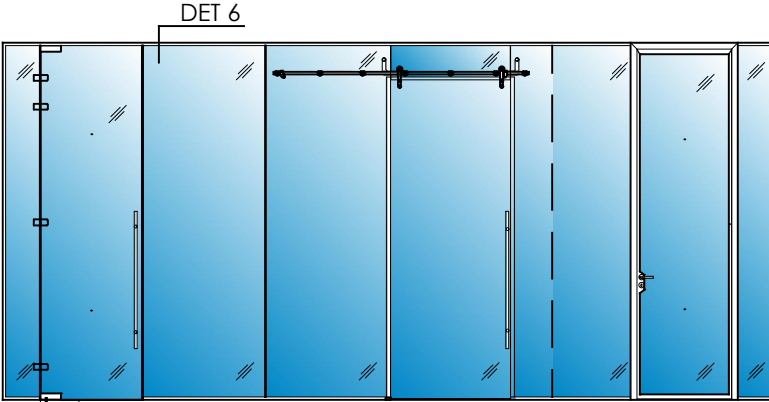

Solare™

Acoustic Double Glazed Partition System Deep Deflection Track - Head

Asymmetric Glass
Note: Tracks are factory manufactured to suit site glass specification.

Solare™

Acoustic Double Glazed Partition System

Deep Deflection Track - Head

Solare™
Acoustic Double Glazed Partition System
Deep Deflection Track - Head

Solare™
Acoustic Double Glazed Partition System
Deep Deflection Track - Head

Solare™

Acoustic Double Glazed Partition System