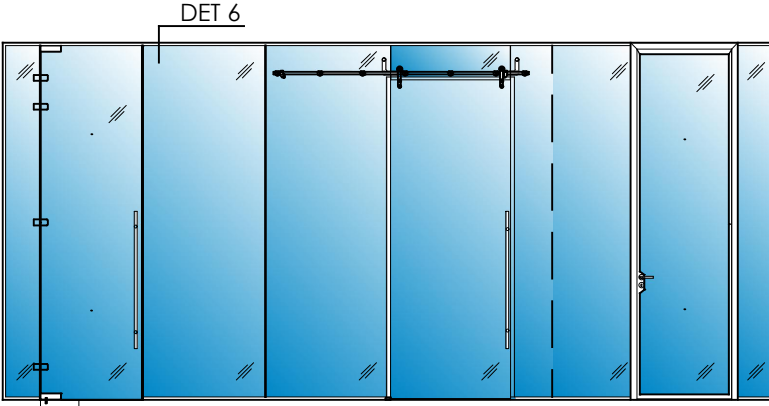

Solare™

Acoustic Double Glazed Partition System Deep Deflection Track - Head

Asymmetric Glass
Note: Tracks are factory manufactured to suit site glass specification.

Solare™

Acoustic Double Glazed Partition System

Deep Deflection Track - Head

Solare™
Acoustic Double Glazed Partition System
Deep Deflection Track - Head

Solare™
Acoustic Double Glazed Partition System
Deep Deflection Track - Head

Solare™

Acoustic Double Glazed Partition System