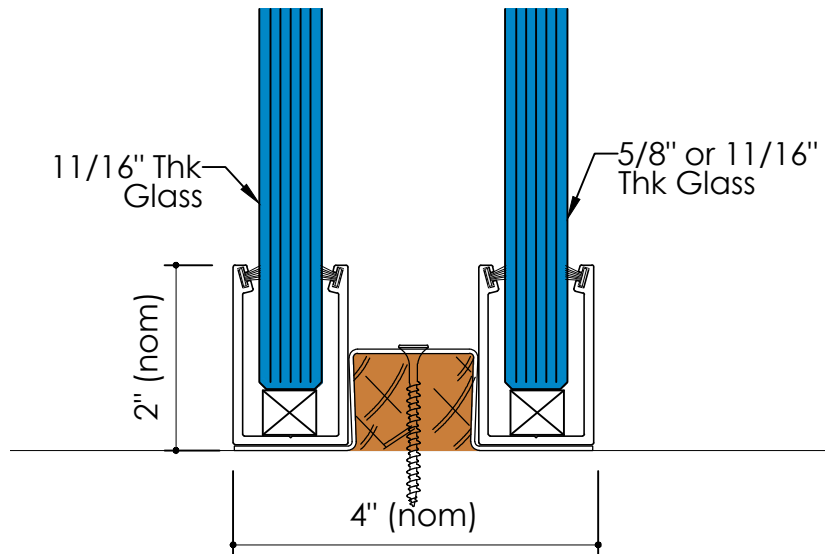

Solare™

Acoustic Double Glazed Partition System Deep Deflection Track Sill

Asymmetric Glass
Note: Tracks are factory manufactured to suit site glass specification.

Solare™
Acoustic Double Glazed Partition System
Deep Deflection Track Sill

Solare™
Acoustic Double Glazed Partition System
Deep Deflection Track Sill

Solare™
Acoustic Double Glazed Partition System
Deep Deflection Track Sill

Solare™
Acoustic Double Glazed Partition System
Deep Deflection Track Sill