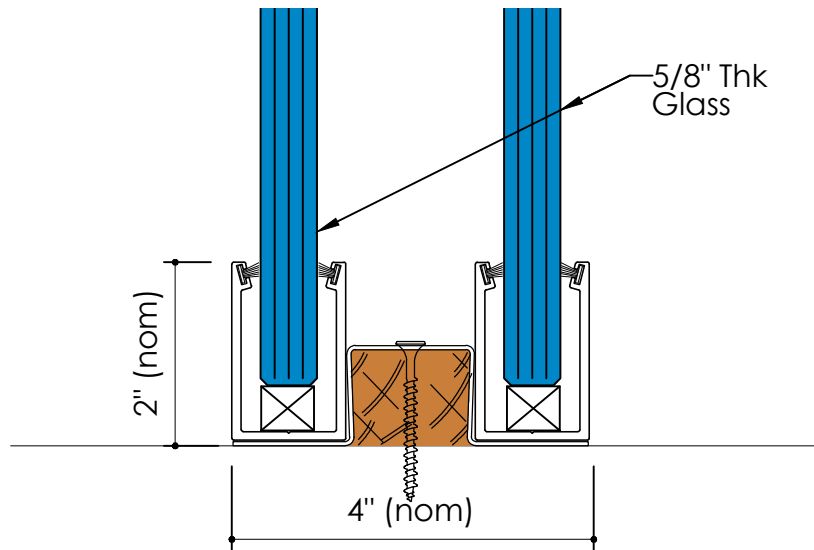

Solare™

Acoustic Double Glazed Partition System Deep Deflection Track Sill

Asymmetric Glass
Note: Tracks are factory manufactured to suit site glass specification.

Solare™
Acoustic Double Glazed Partition System
Deep Deflection Track Sill

Solare™
Acoustic Double Glazed Partition System
Deep Deflection Track Sill

Solare™
Acoustic Double Glazed Partition System
Deep Deflection Track Sill

Solare™
Acoustic Double Glazed Partition System
Deep Deflection Track Sill