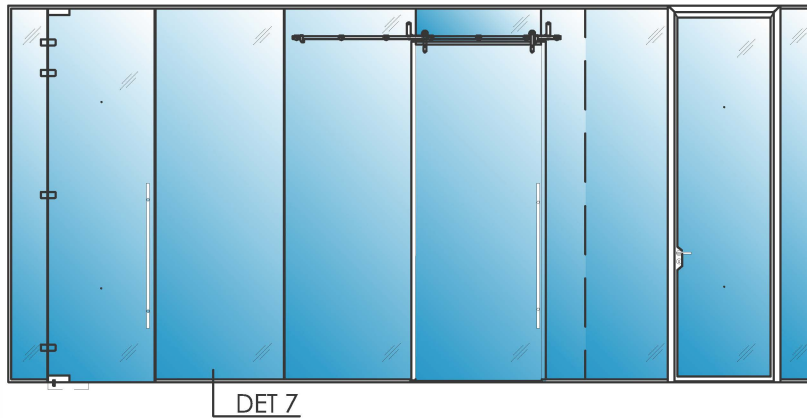

Solare™

Acoustic Double Glazed Partition System Deep Deflection Track Sill

Asymmetric Glass
Note: Tracks are factory manufactured to suit site glass specification.

Solare™
Acoustic Double Glazed Partition System
Deep Deflection Track Sill

Solare™
Acoustic Double Glazed Partition System
Deep Deflection Track Sill

Solare™
Acoustic Double Glazed Partition System
Deep Deflection Track Sill

Solare™
Acoustic Double Glazed Partition System
Deep Deflection Track Sill