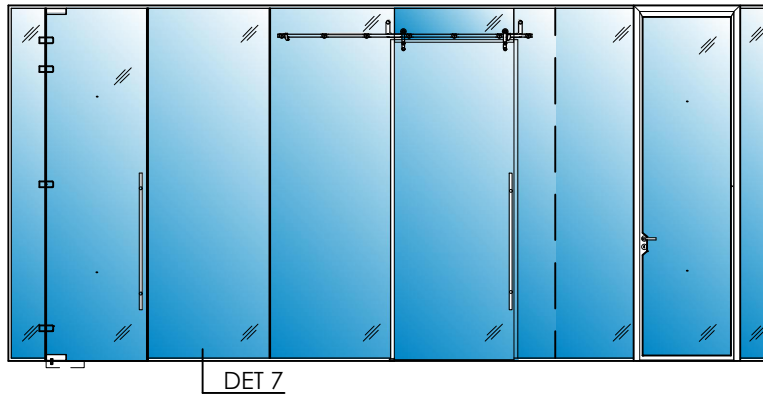

Solare™

Acoustic Double Glazed Partition System Deep Deflection Track Sill

Asymmetric Glass
Note: Tracks are factory manufactured to suit site glass specification.

Solare™
Acoustic Double Glazed Partition System
Deep Deflection Track Sill

Solare™
Acoustic Double Glazed Partition System
Deep Deflection Track Sill

Solare™
Acoustic Double Glazed Partition System
Deep Deflection Track Sill

Solare™
Acoustic Double Glazed Partition System
Deep Deflection Track Sill