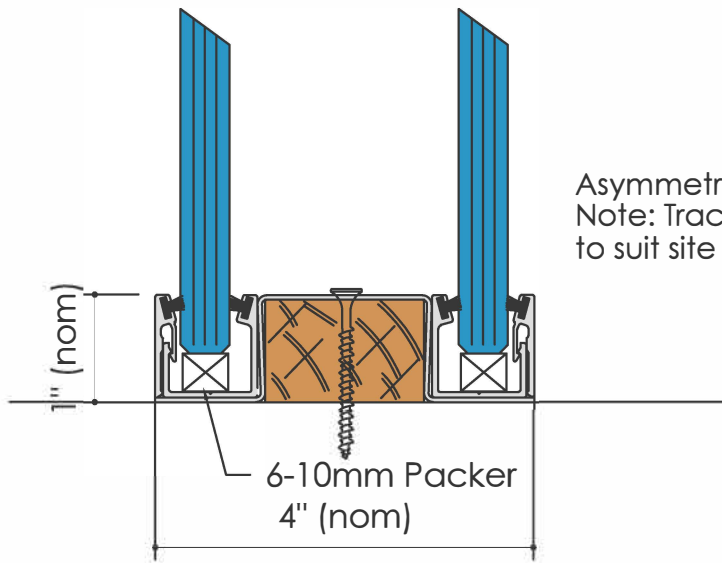

Solare™

Acoustic Double Glazed Partition System Deep Deflection Track Sill

Asymmetric Glass
Note: Tracks are factory manufactured to suit site glass specification.

Solare™
Acoustic Double Glazed Partition System
Deep Deflection Track Sill

Solare™
Acoustic Double Glazed Partition System
Deep Deflection Track Sill

Solare™
Acoustic Double Glazed Partition System
Deep Deflection Track Sill

Solare™
Acoustic Double Glazed Partition System
Deep Deflection Track Sill