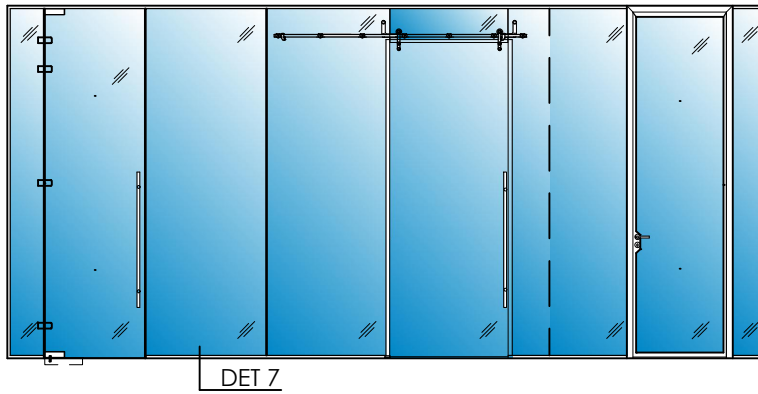

Solare™

Acoustic Double Glazed Partition System Deep Deflection Track Sill

Asymmetric Glass
Note: Tracks are factory manufactured to suit site glass specification.

Solare™
Acoustic Double Glazed Partition System
Deep Deflection Track Sill

Solare™
Acoustic Double Glazed Partition System
Deep Deflection Track Sill

Solare™
Acoustic Double Glazed Partition System
Deep Deflection Track Sill

Solare™
Acoustic Double Glazed Partition System
Deep Deflection Track Sill