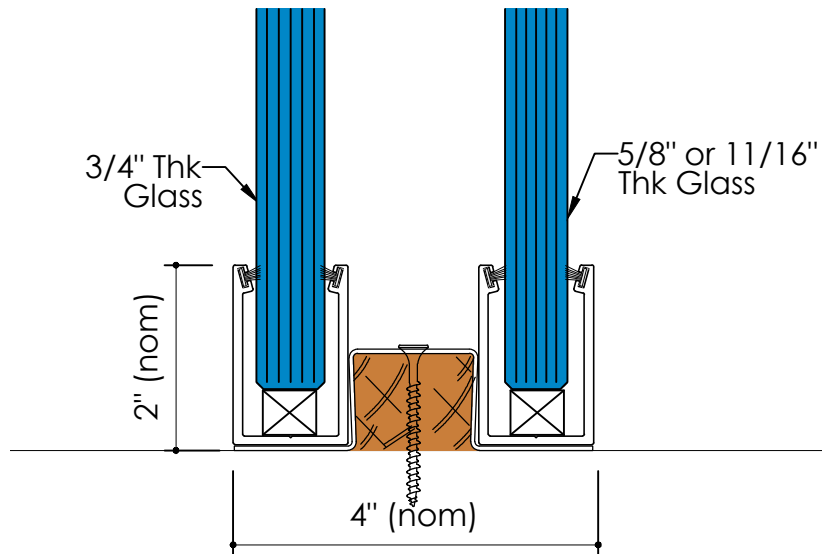

Solare™

Acoustic Double Glazed Partition System Deep Deflection Track Sill

Asymmetric Glass
Note: Tracks are factory manufactured to suit site glass specification.

Solare™
Acoustic Double Glazed Partition System
Deep Deflection Track Sill

Solare™
Acoustic Double Glazed Partition System
Deep Deflection Track Sill

Solare™
Acoustic Double Glazed Partition System
Deep Deflection Track Sill

Solare™
Acoustic Double Glazed Partition System
Deep Deflection Track Sill