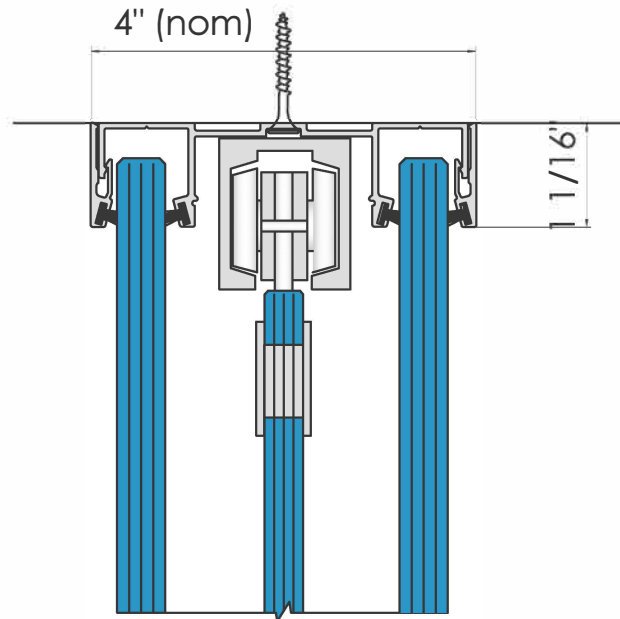

Solare™

Acoustic Double Glazed Partition System Pocket Sliding Glass Door Head

Solid Wall

Glazed Wall