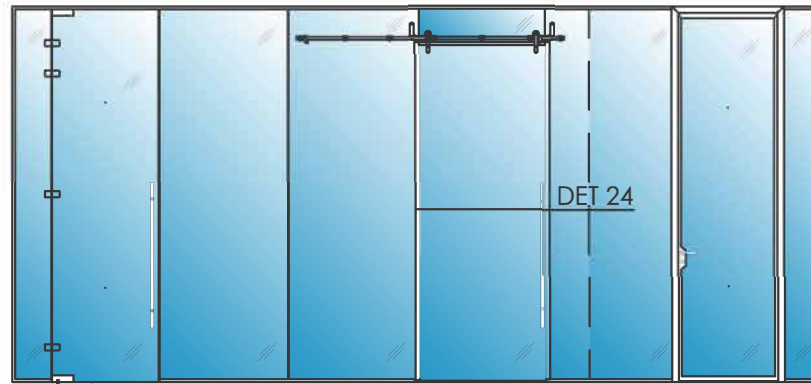

Solare™

Acoustic Double Glazed Partition System Barn Sliding Glass Door Jamb

Overall Door Width = Opening
Dimension 'Y' + 1 1/2" Each Side 1 1/16"