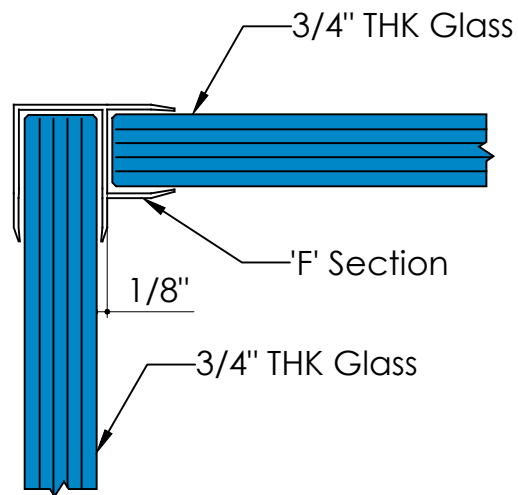

Solare™
Acoustic Single Glazed Partition System
'F' Section 90° Corner

Solare™

Acoustic Single Glazed Partition System

'F' Section 90° Corner

Solare™

Acoustic Single Glazed Partition System

'F' Section 90° Corner