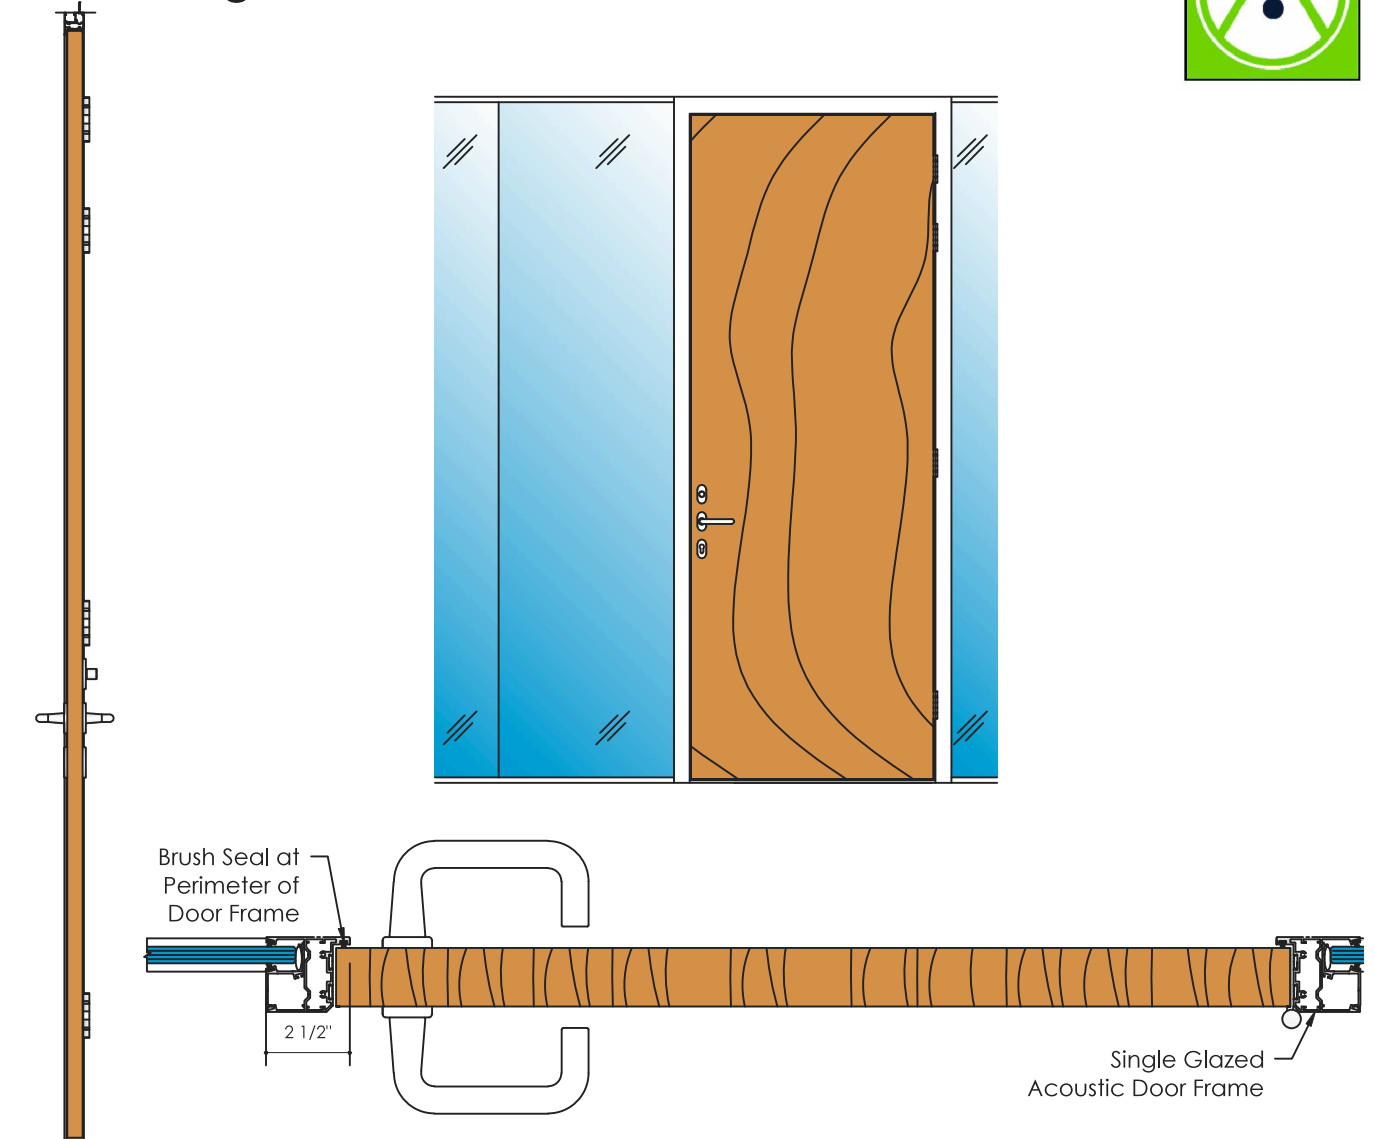

Timber Swing Door

Timber Swing Doors are ideally suited for Conference Rooms, Offices or Other Spaces where a good sound insulation and reliability is required.

- Acoustic performance up to 36dB
- Door Height (Max): 8'-10"
- Door Thickness: 1 7/8"
- Finish: EGGER color chart

Available Hardware:

- Free swing & self closing options
- Locking Lever Handle
- Standard Lever Handle
- 4 1/2" Hinges
- Recessed Floor Closer
- Sliding Hardware
- Drop Seal
- Door Stop
- Vision Panels available in accordance with the project.