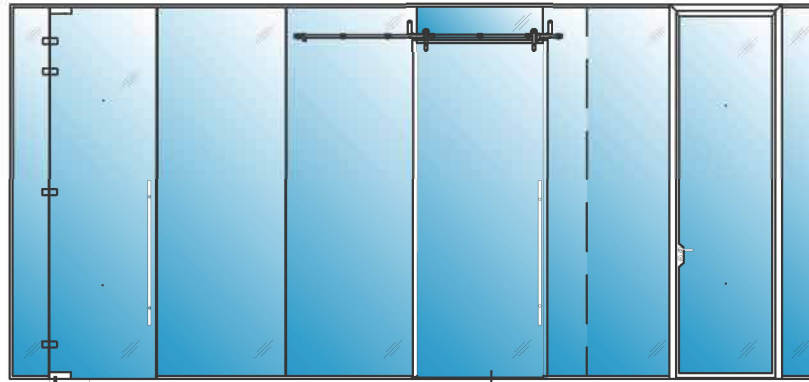

# Acoustic Double Glazed Partition System Pocket Sliding Glass Door Sill

DET 20

4" (nom)

Solid Wall

4" (nom)

Glazed Wall