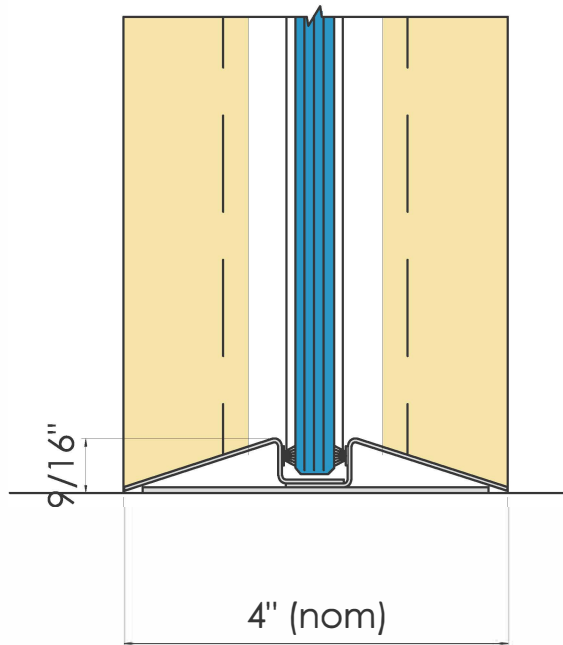

# Acoustic Double Glazed Partition System Pocket Sliding Glass Door Sill

DET 20

4" (nom)

Solid Wall

4" (nom)

Glazed Wall