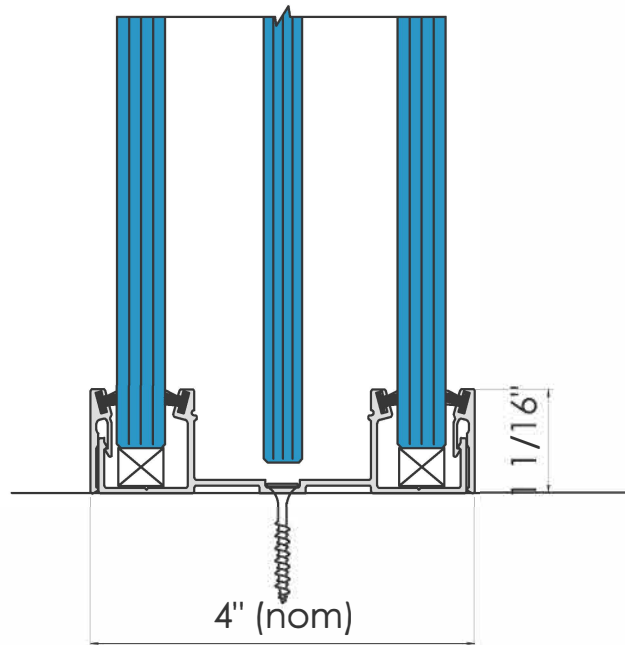

# Acoustic Double Glazed Partition System Pocket Sliding Glass Door Sill

DET 20

4" (nom)

Solid Wall

4" (nom)

Glazed Wall