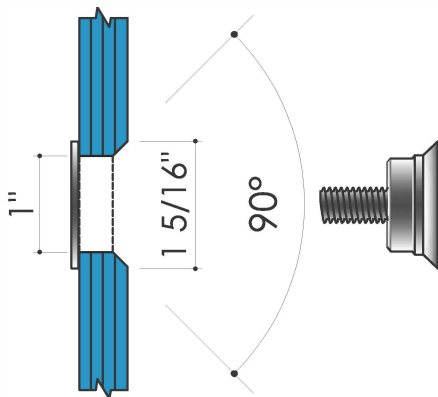

# Elite™ Free Standing Partition System Fastener

Countersunk

Flush