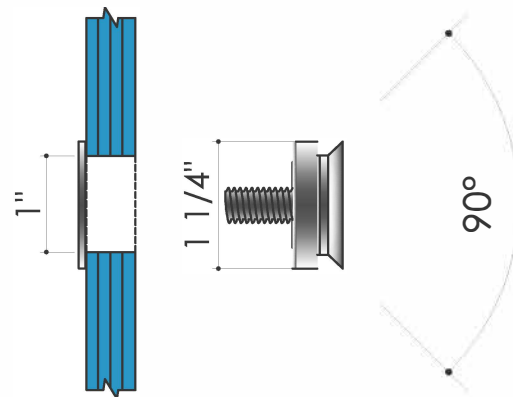

# Elite™ Free Standing Partition System Fastener

Countersunk

Flush