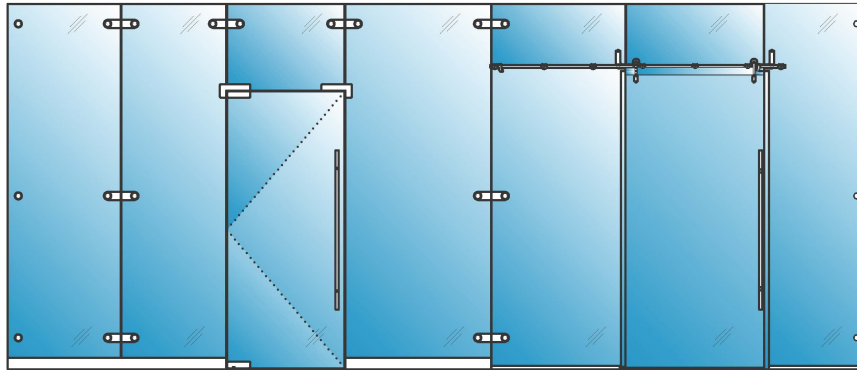

# Elite™ Free Standing Partition System Fastener

Countersunk

Flush