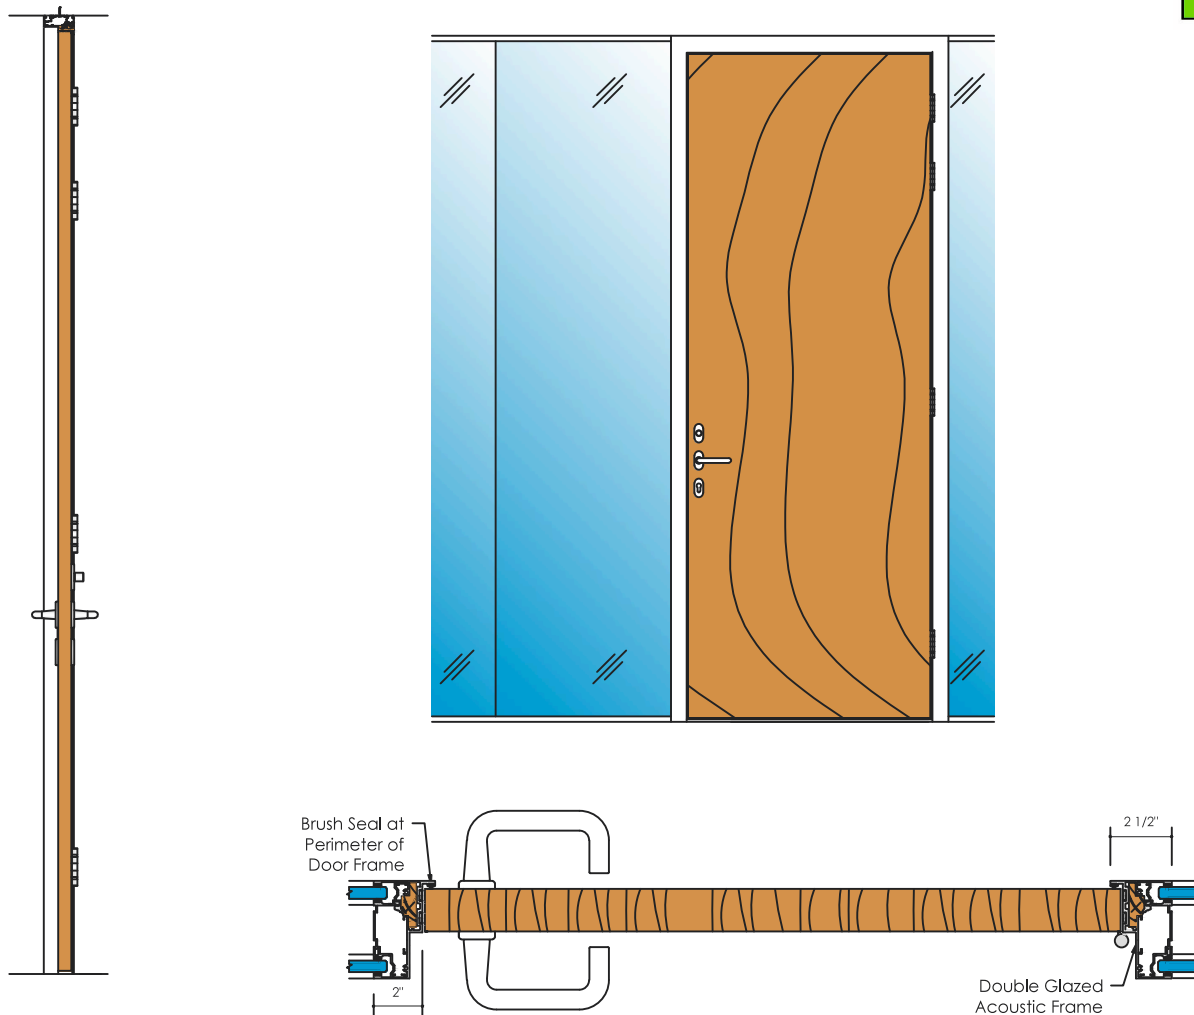

Timber Swing Door

Timber Swing Doors are ideally suited for Conference Rooms, Offices or Other Spaces where a good sound insulation and reliability is required.

- Acoustic performance up to 36dB
- Door Height (Max): 8'-10"
- Door Thickness: 1 7/8"
- Finish: EGGER color chart

Available Hardware:

- Free swing & self closing options
- Locking Lever Handle
- Standard Lever Handle
- 4 1/2" Hinges
- Recessed Floor Closer
- Sliding Hardware
- Drop Seal
- Door Stop

Vision Panels available in accordance with the project.