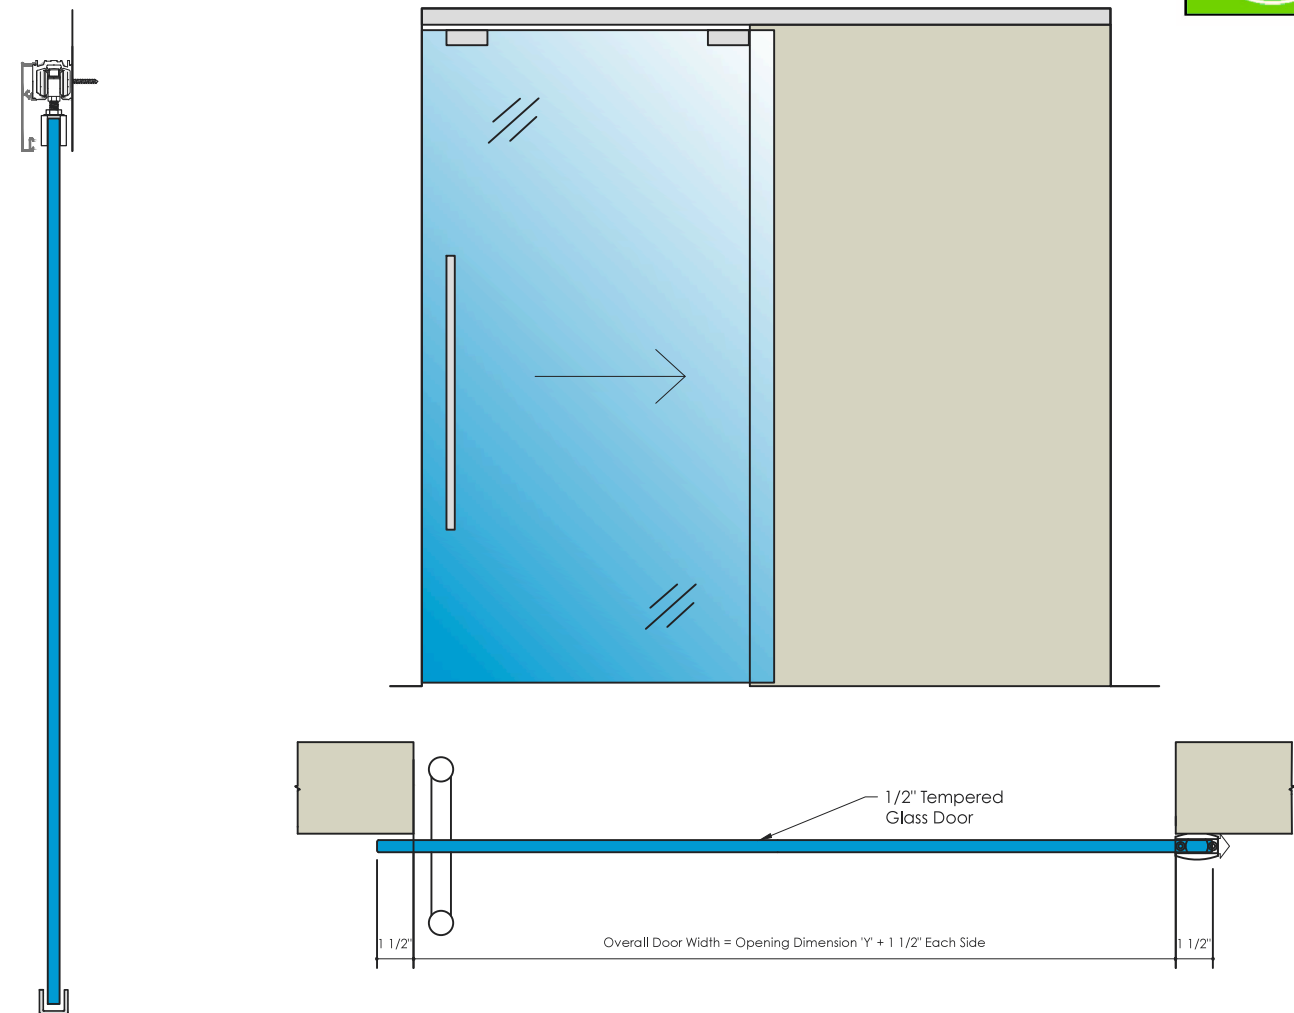

Cloud Sliding Door

Cloud Sliding Glass doors are the newest innovation in modern entryway design.

- Patented Comfort Stop, Auto Close and Exact Trigger Technologies
- Minimal maintenance
- Wall and soffit face mount
- Fixed panel integration within one track
- Polycarbonate internal parts
- Custom assemblies available upon request

Available Glazing: 3/8" Clear Tempered, 3/8" Laminated Glass, 1/2" Clear Tempered, 9/16" Laminated Glass

Standard Frame Finishes Available: Polyester powder coated finish (RAL color choices), Brushed Finish, Stainless Steel Finish, Custom Finishes available